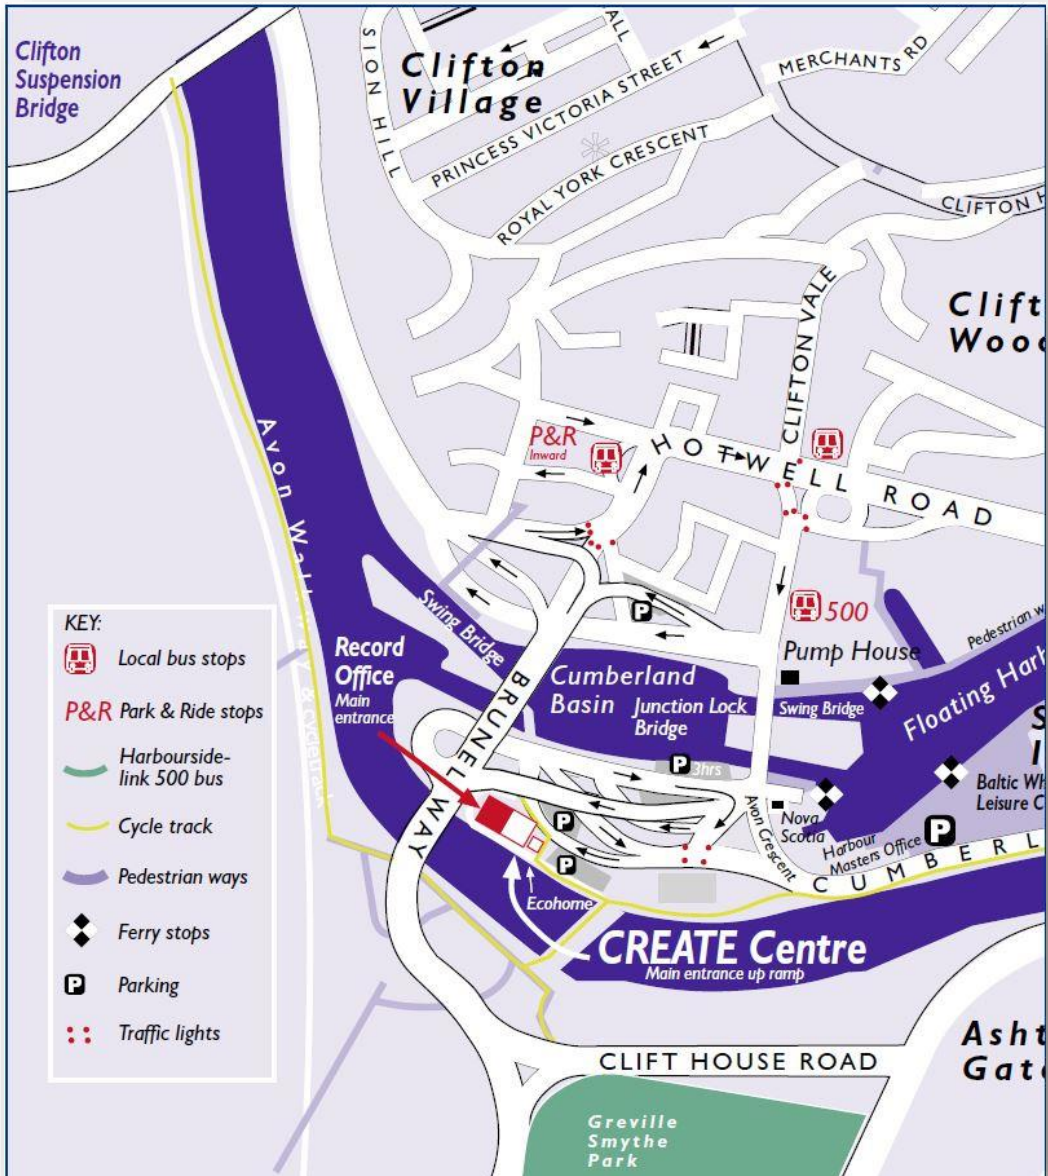

VENUE INFORMATION

CPAG TRAINING IN BRISTOL

Create Centre Smeaton Road Spike Island Bristol BS1 6XN	Web Address: www.createbristol.org
	Venue Contact Email: create.reception@bristol.gov.uk
	Venue Contact Telephone: 0117 922 4370

**CREATE
CENTRE**

TRANSPORT LINKS & TRAVEL OPTIONS

The Create Centre is one of the three large red brick warehouses in Cumberland Basin, halfway between Clifton Suspension Bridge and the SS Great Britain.

BY TRAIN

Temple Meads railway station, serviced by trains across the country, is situated around two miles from Create. To get to Create from Temple Meads:

- Catch the 506 bus to Create, every 30 minutes
- Approximately 45 minute walk

BY CAR

There is very limited parking at the Create Centre. If you travel by car, please allow plenty of time to park as you may have to park within a five minute walk of the Centre.

BY BUS

- The 506 bus runs along Cumberland Road to Create (from Southmead, via Broadmead and Temple Meads. There is a bus stop outside Create.
- A number of out of town bus services run regularly from Broadmead bus station and the city centre along Hotwell Road, stopping just before Junction Lock Bridge.