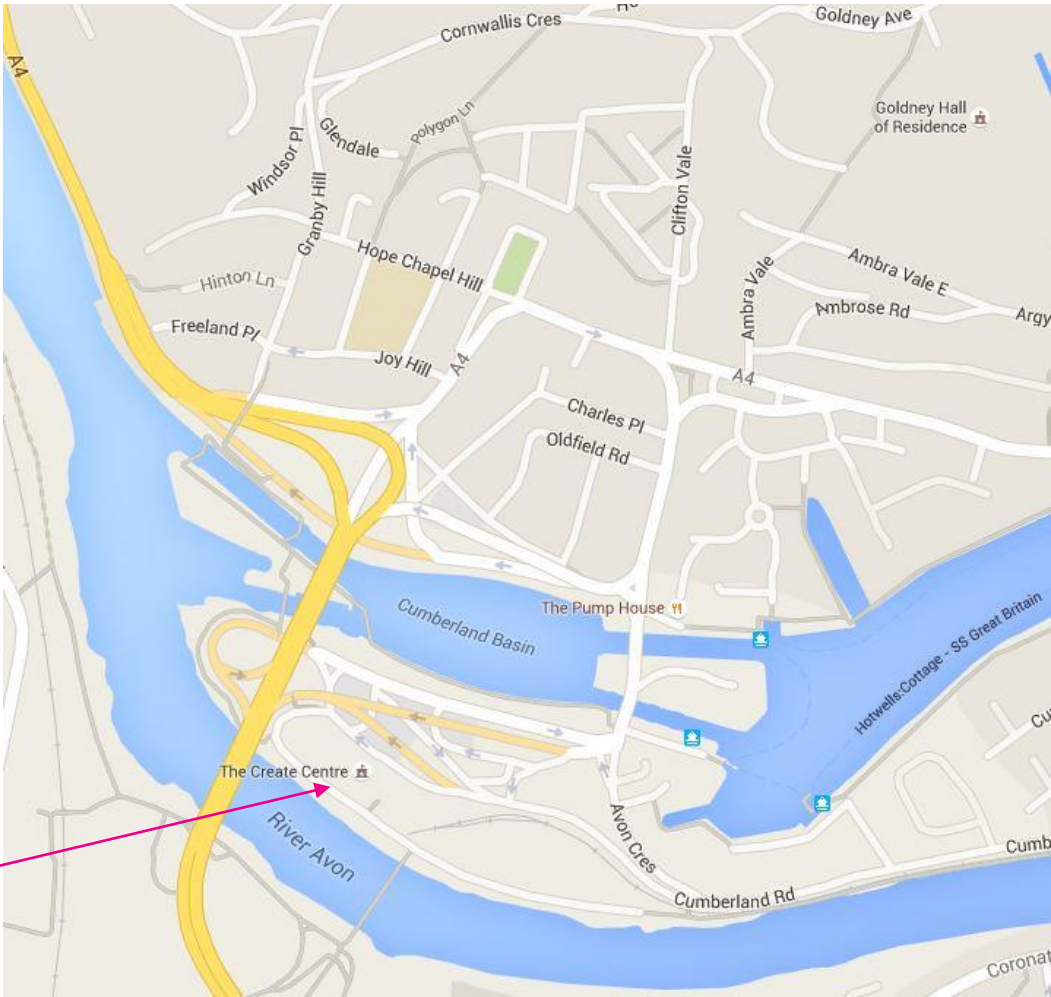

VENUE INFORMATION

CPAG TRAINING IN BRISTOL

Create Centre Smeaton Road Spike Island Bristol BS1 6XN	Web Address: www.createbristol.org
	Venue Contact Email: create.reception@bristol.gov.uk
	Venue Contact Telephone: 0117 922 4370

**CREATE
CENTRE**

TRANSPORT LINKS & TRAVEL OPTIONS

The Create Centre is one of the three large red brick warehouses in Cumberland Basin, halfway between Clifton Suspension Bridge and the SS Great Britain.

BY TRAIN

Temple Meads railway station, serviced by trains across the country, is situated around two miles from Create. To get to Create from Temple Meads:

- Catch the 506 bus to Create, every 30 minutes
- Approximately 45 minute walk

BY CAR

There is very limited parking at the Create Centre. If you travel by car, please allow plenty of time to park as you may have to park within a five minute walk of the Centre.

BY BUS

- The 506 bus runs along Cumberland Road to Create (from Southmead, via Broadmead and Temple Meads. There is a bus stop outside Create.
- A number of out of town bus services run regularly from Broadmead bus station and the city centre along Hotwell Road, stopping just before Junction Lock Bridge.