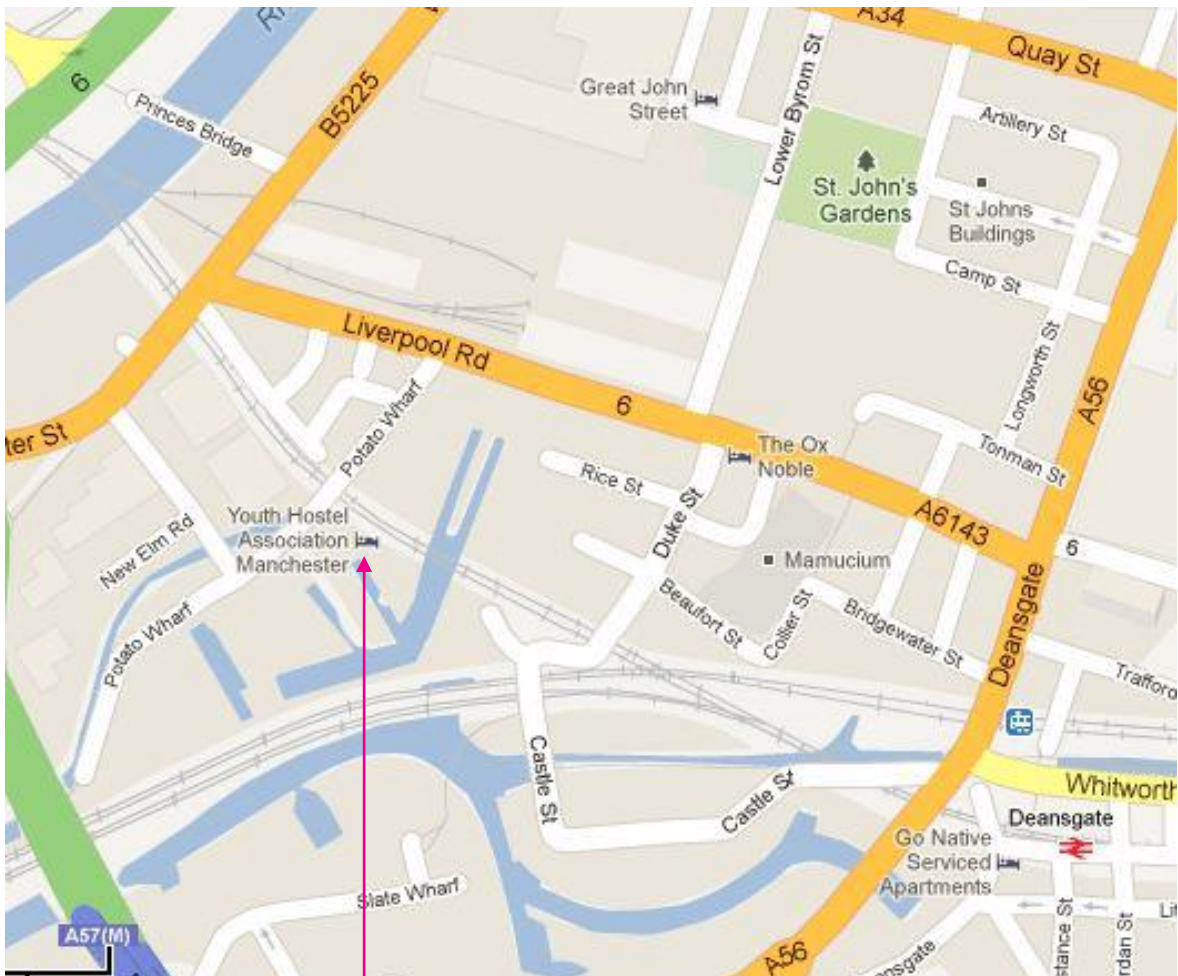

YHA MANCHESTER

TRANSPORT LINKS & TRAVEL OPTIONS

BY TRAIN

National railway stations: **Deansgate** – 10 mins walk, 0.5 miles away.

Directions for walking to the venue from **Deansgate** station:

- From Deansgate railway station, head north towards the nearby Beetham Tower (the tallest building in Manchester).
- Once you've reached the Beetham Tower, turn left onto Liverpool Road.
- Continue east on Liverpool Road for 0.3 miles. When you reach the Castlefield Hotel, turn left onto Potato Wharf.
- Continue down Potato Wharf, passing under the bridge. **YHA Manchester should be immediately to your left.**

BY CAR

Car parking: A small pay and display car park is present on site, costing £6 for up to 8 hours of parking.

In the event that the car park is full on arrival, off street parking can be found on Liverpool Road, which is a 2 minute walk from the venue.