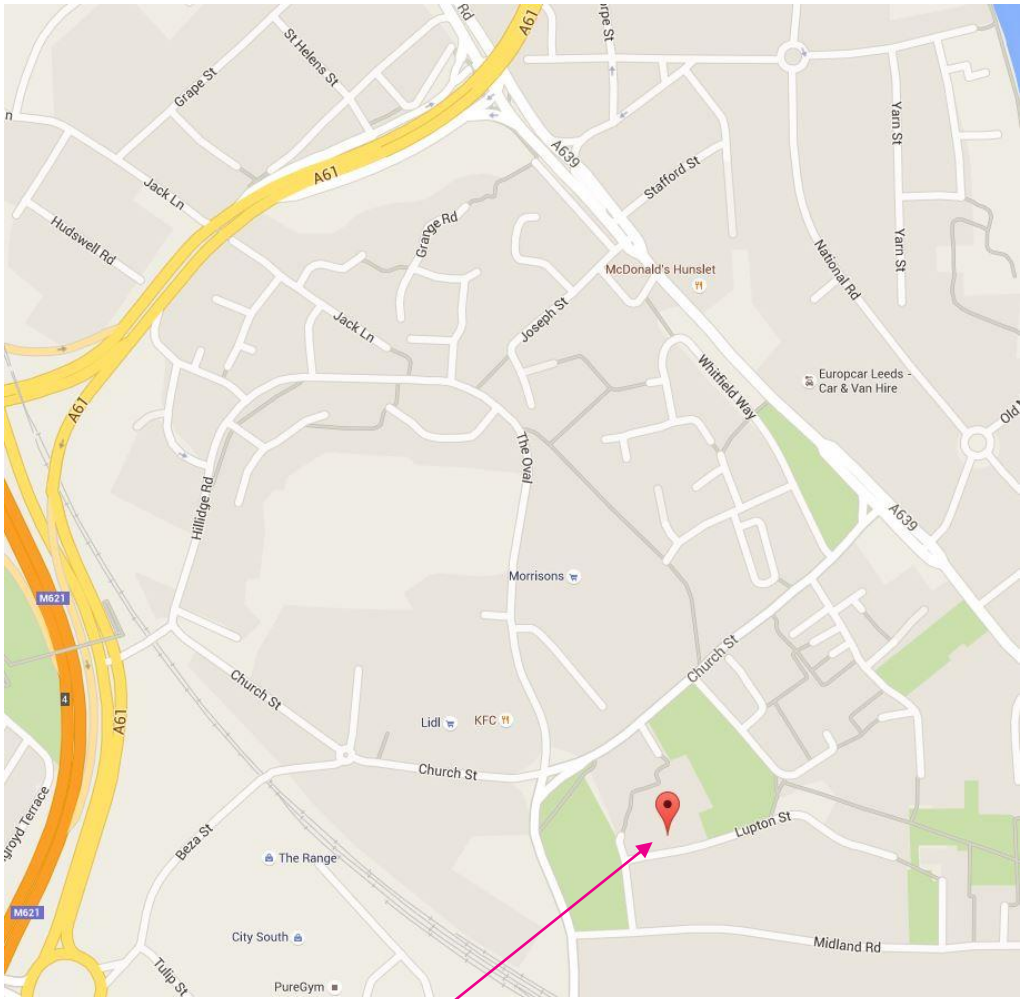

VENUE INFORMATION

CPAG TRAINING IN LEEDS

Voluntary Action Leeds Stringer House 34 Lupton Street Hunslet Leeds LS10 2QW	Web Address: https://doinggoodleeds.org.uk/val
	Venue Contact Email: info@val.org.uk
	Venue Contact Telephone: 0113 297 7920

**Voluntary Action
Leeds**