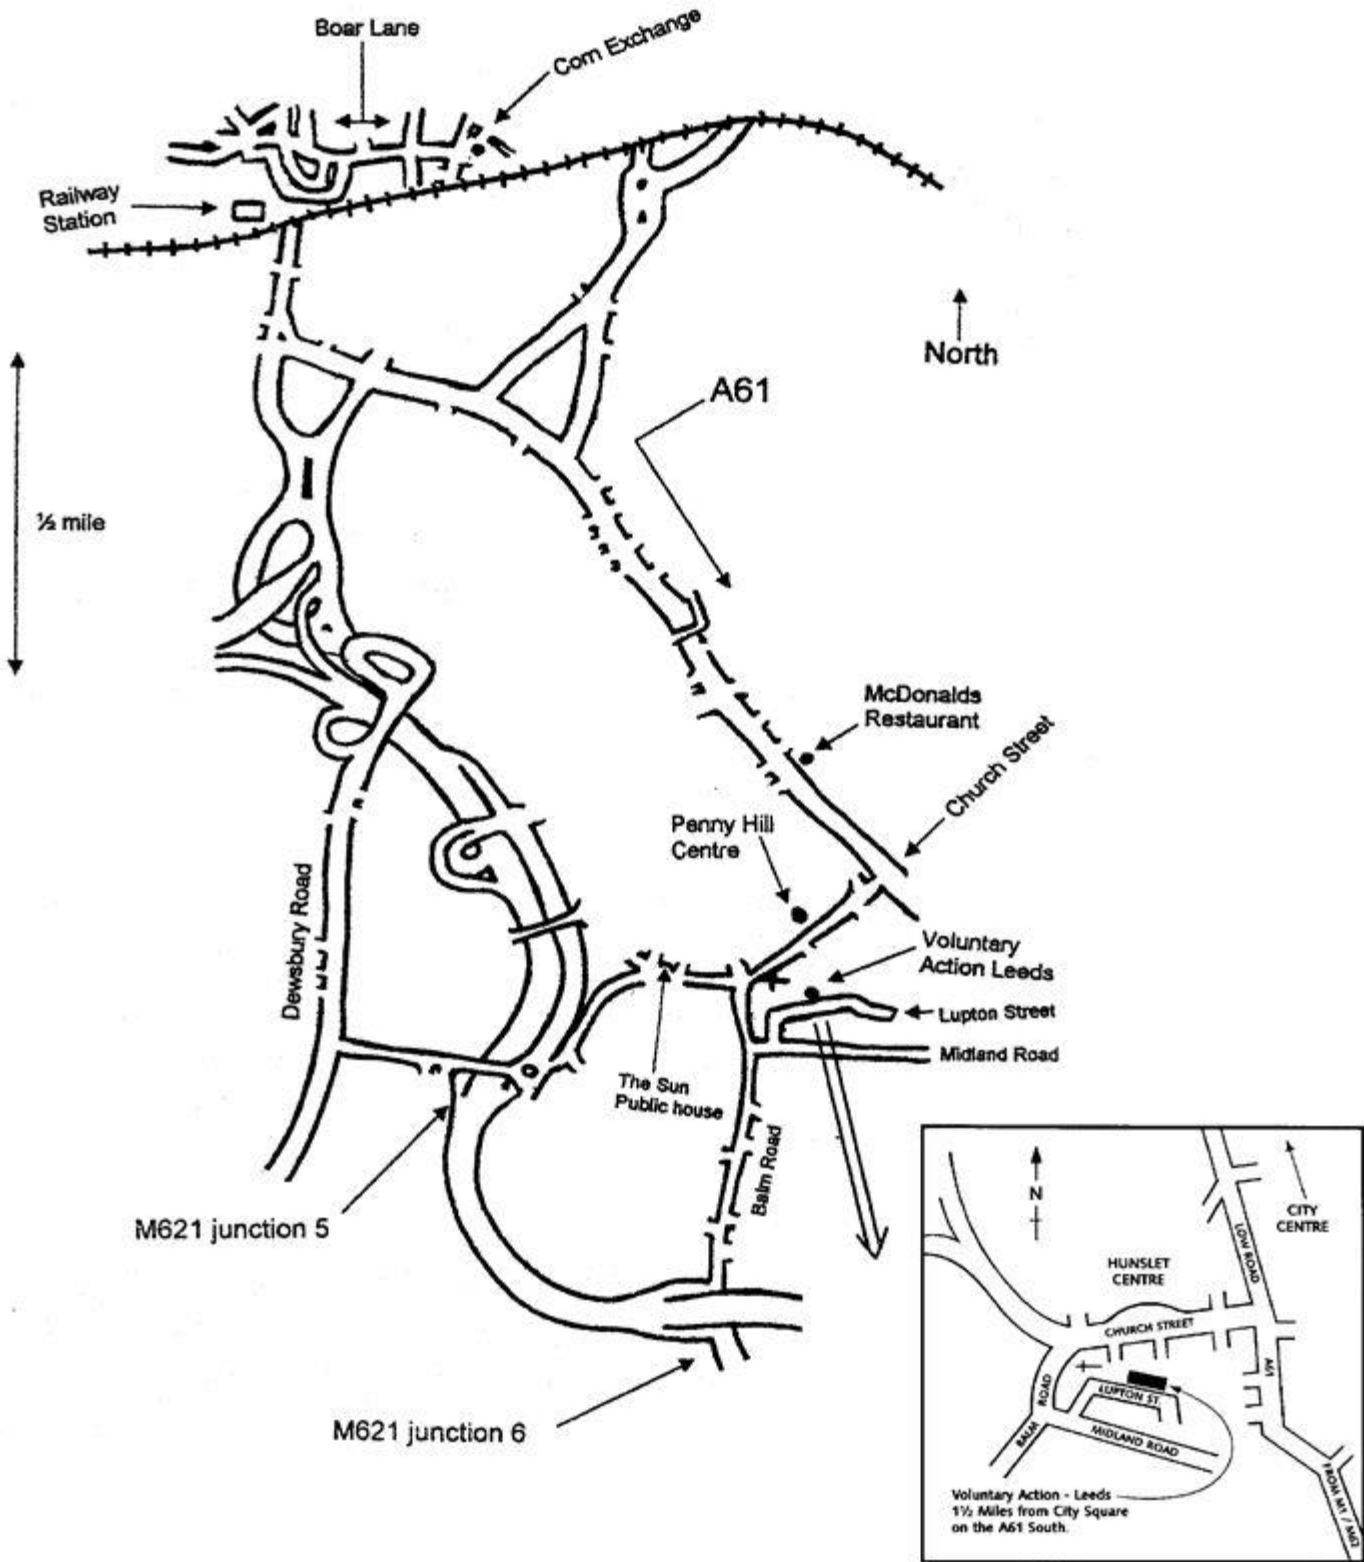

VENUE INFORMATION

CPAG TRAINING IN LEEDS